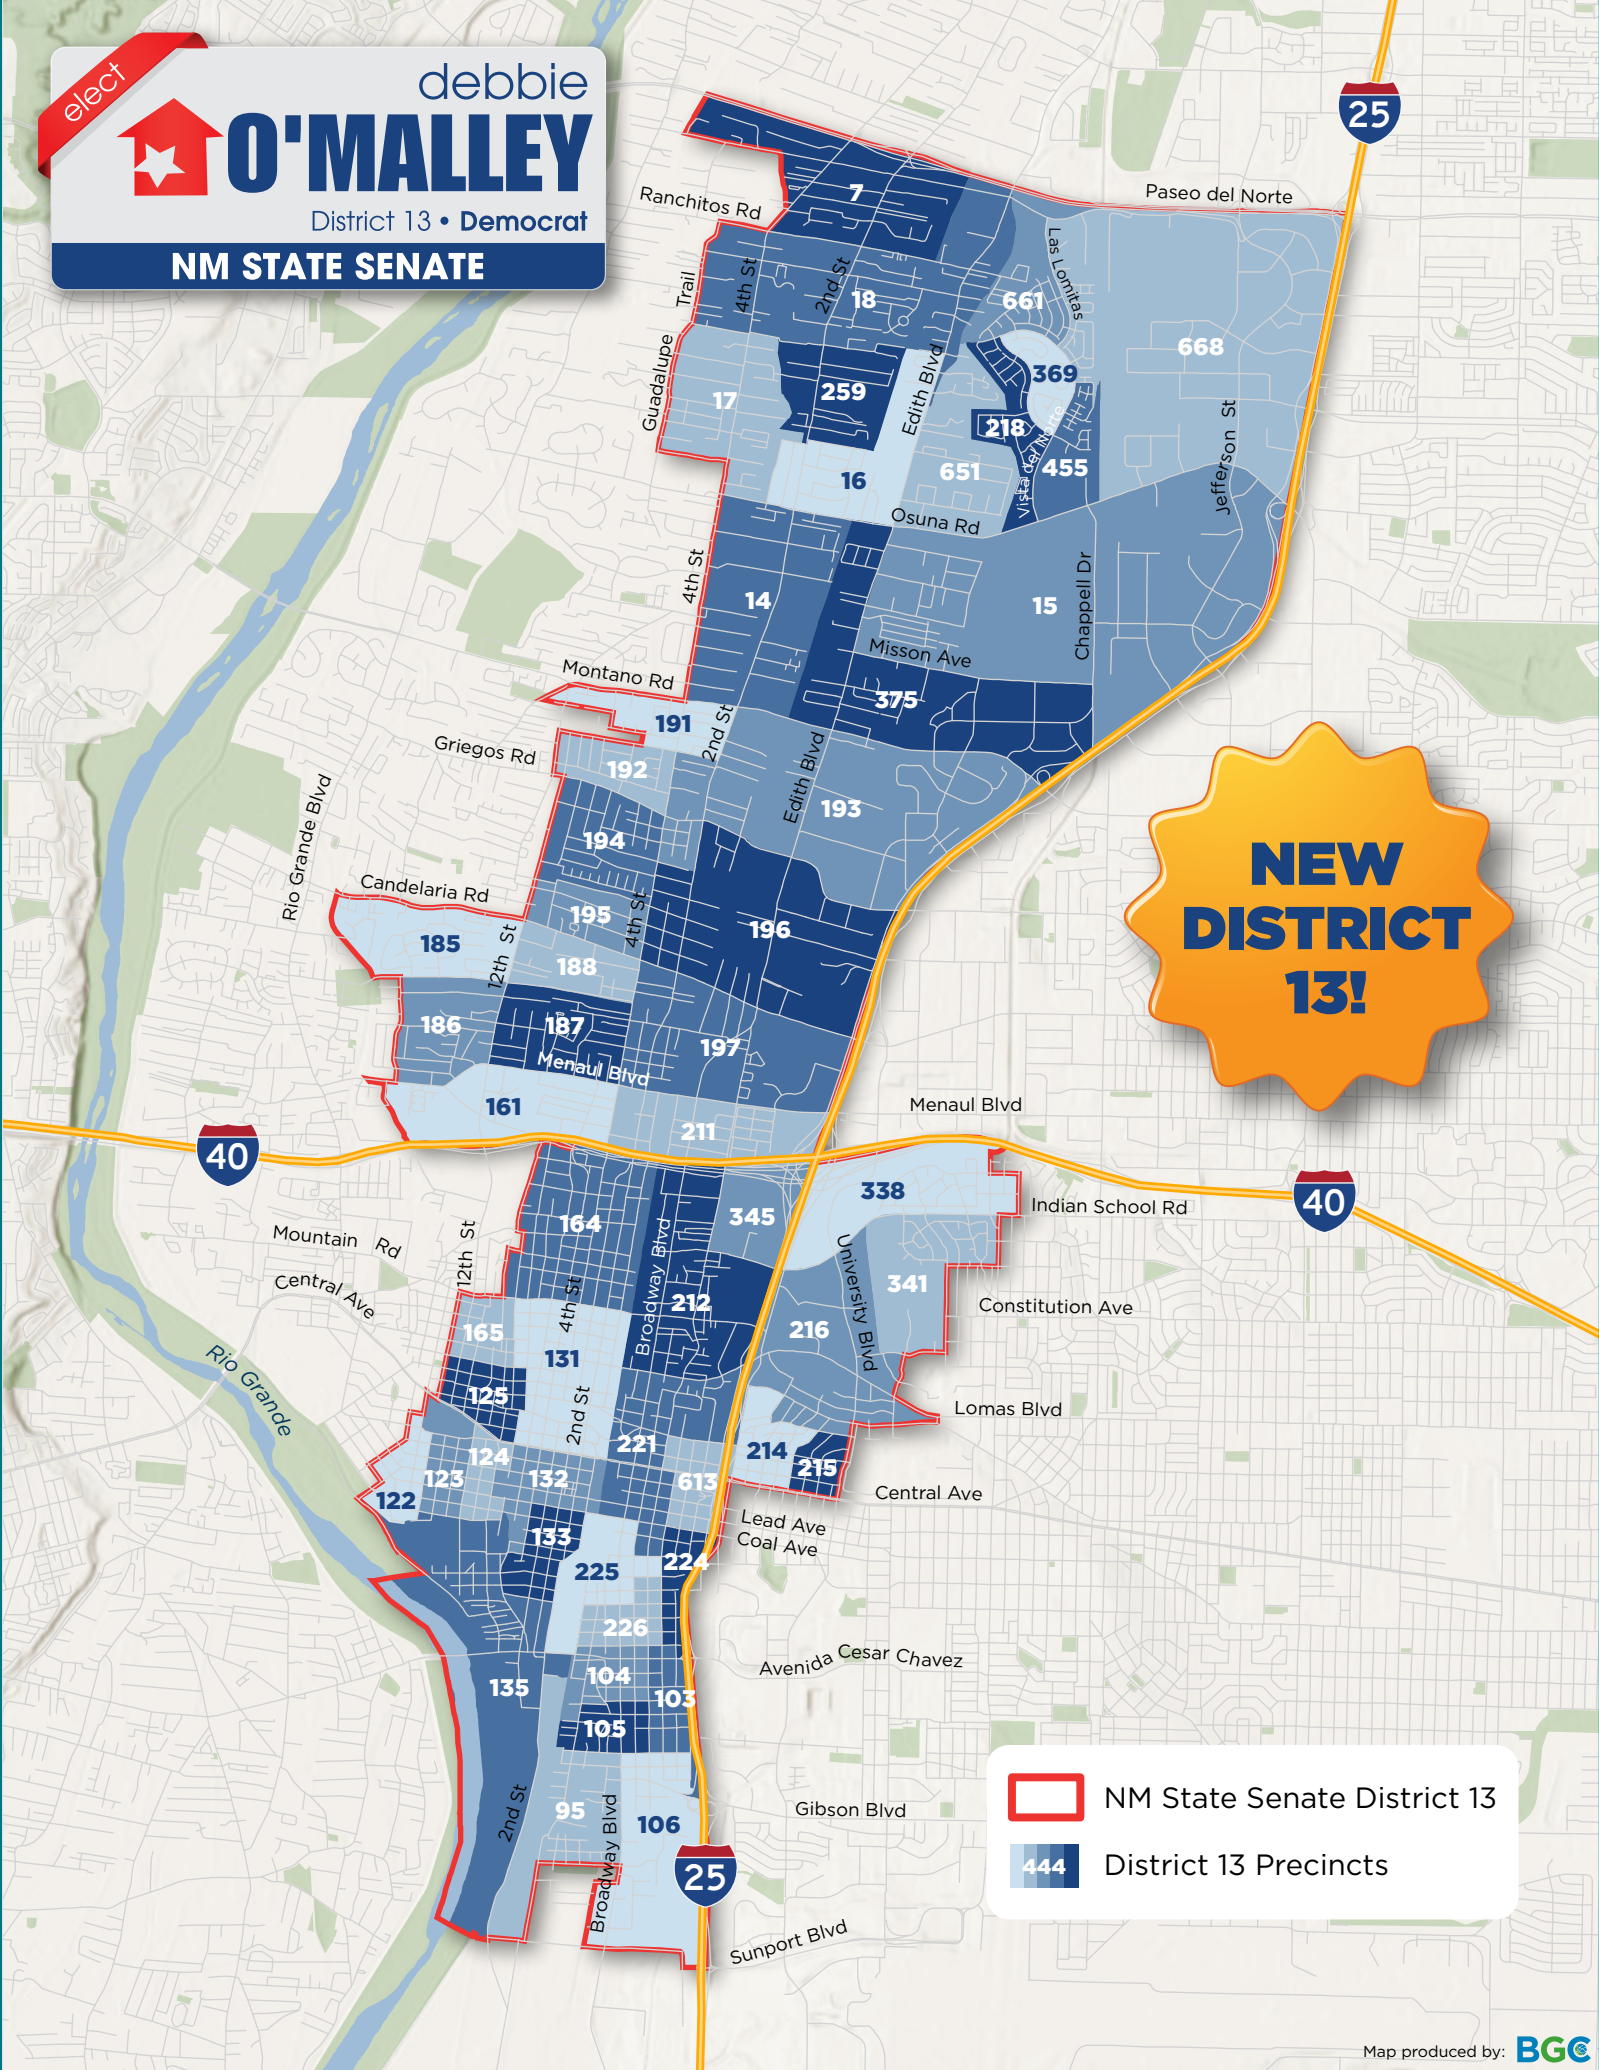

elect

debbie O'MALLEY
 District 13 • Democrat
NM STATE SENATE

NEW DISTRICT 13!

 NM State Senate District 13

 District 13 Precincts